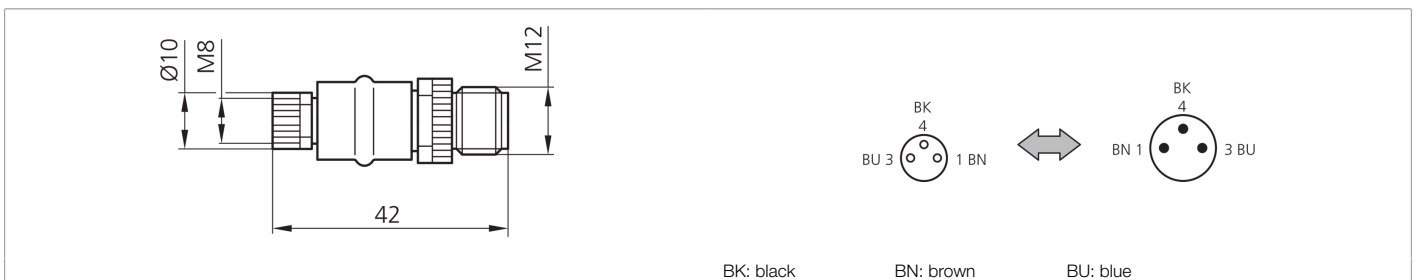

**201098**  
**M8K/M12S**  
**Adapter plugs**

- Coupling M8, 3-pin / Connector M12, 3-pin
- Turnable metal thread
- High protection type of up to IP 67

**Technical data (typ.)**

**+20°C, 24 V DC**

|                         |                           |
|-------------------------|---------------------------|
| Service voltage         | < 24 V (with max. 4.0 A)  |
| Housing material        | Plastic                   |
| Design                  | straight                  |
| Protection type         | IP 67                     |
| Sensor-side connection  | Socket, M8 x 1, 3-pin     |
| Control-side connection | Connector, M12 x 1, 3-pin |